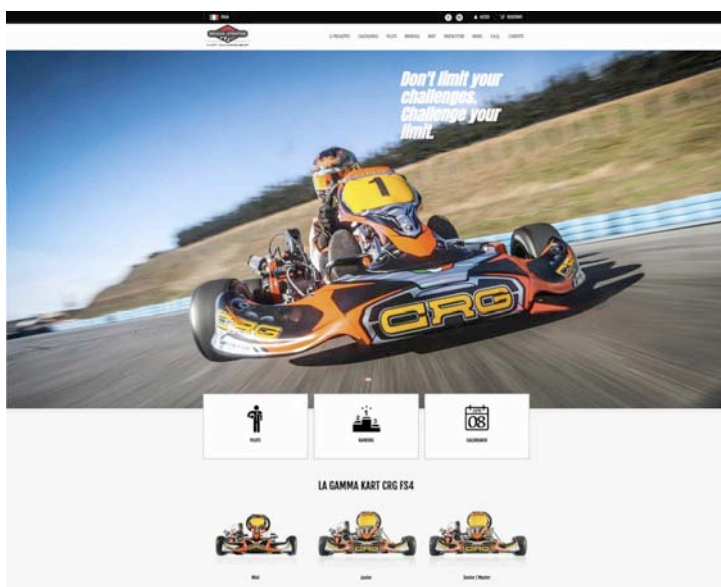

CRG RACING TEAM

THE BRIGGS KART CHAMPIONSHIP WEBSITE IS NOW ONLINE

All information regarding the promotional entry level project by CRG and BRIGGS & STRATTON are now available on the official web page www.briggskartchampionship.com

CRG has presented the official web page of the project devised for entry level karts Kart Championship (www.briggskartchampionship.com) in early February. This is a user-friendly and complete website, an evolved software solution that will manage classifications and that will keep all drivers constantly connected with on track activities.

The heart of the website is the system managing the sporting activity that will connect registered drivers with the races they will take part in, updating the National Ranking live and defining the standings of the National title.